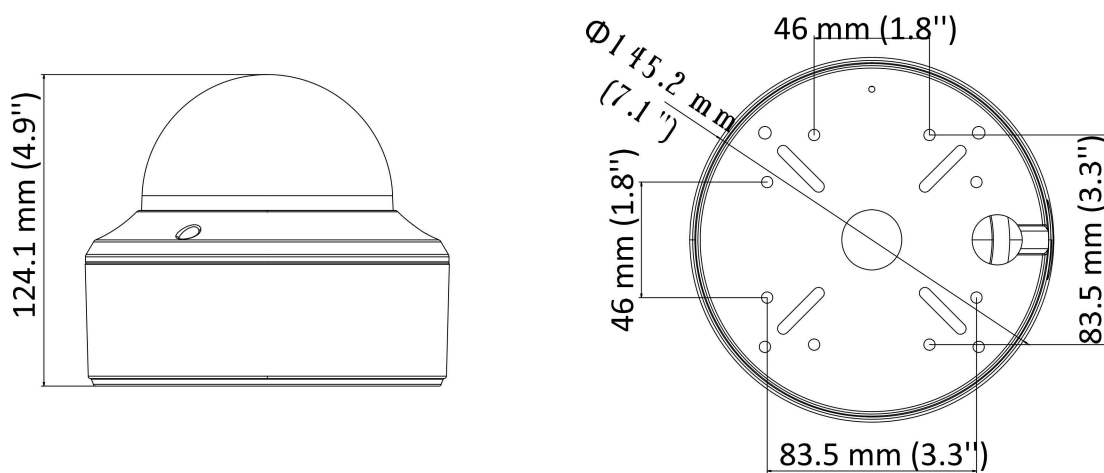

SS-T5VD-V4X

5 MP Dome Camera

Camera	
Image Sensor	5 MP CMOS image sensor
Resolution	2560 (H) × 1944 (V)
Min. Illumination	Color: 0.01 Lux @ (F1.2, AGC ON), 0 Lux with IR
Shutter Time	PAL: 1/25 s to 1/50, 000 s NTSC: 1/30 s to 1/50, 000 s
Lens	2.7 mm to 13.5 mm motorized vari-focal lens
Horizontal Field of View	95.7° to 29.1°
Lens Mount	Ø 14
Day & Night	IR cut filter
Angle Adjustment	Pan: 0° to 355°; Tilt: 0° to 75°; Rotate: 0° to 355°
Synchronization	Internal synchronization
Frame Rate	PAL: 5 MP@20fps, 4 MP@25fps, 1080p@25fps NTSC: 5 MP@20fps, 4 MP@30fps, 1080p@30fps
Menu	
AGC	Support
D/N Mode	Auto/Color/BW (Black and White)
White Balance	ATW/MWB
BLC	Support
DWDR (Digital Wide Dynamic Range)	Support
Functions	Brightness, Sharpness, DNR, Mirror, Smart IR
Interface	
Video Output	1 HD analog output
Switch Button	TVI/AHD/CVI/CVBS
General	
Operating Conditions	-40 °C to 60 °C (-40 °F to 140 °F), humidity: 90% or less (non-condensation)
Power Supply	12 VDC ±15%, 24 VAC ±15%
Power Consumption	Max. 6.0 W
Protection Level	IP67, IK10
Material	Metal
IR Range	Up to 40 m
Communication	Up the coax, Protocol: UTC-C (TVI output)
Dimensions	Ø 145.2 mm × 124.1 mm (Ø 7.1" × 4.9")
Weight	Approx. 655 g (1.44 lb.)

SS-T5VD-V4X

5 MP Dome Camera

Dimension

SS-T5VD-V4X

5 MP Dome Camera

Wall Mount

Vertical Pole Mount

Corner Mount