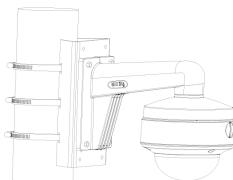

SS-T5VD-V4X

5 MP Dome Camera

Dimension

SS-T5VD-V4X

5 MP Dome Camera

Wall Mount

Vertical Pole Mount

Corner Mount

Rain Shade

Wall Mount

In-ceiling Mount

Inclined Ceiling Mount