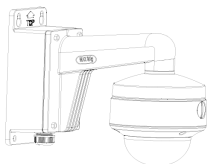

SS-T5VD-V4X

5 MP Dome Camera

Camera	
Image Sensor	5 MP CMOS image sensor
Resolution	2560 (H) × 1944 (V)
Min. Illumination	Color: 0.01 Lux @ (F1.2, AGC ON), 0 Lux with IR
Shutter Time	PAL: 1/25 s to 1/50, 000 s NTSC: 1/30 s to 1/50, 000 s
Lens	2.7 mm to 13.5 mm motorized vari-focal lens
Horizontal Field of View	95.7° to 29.1°
Lens Mount	Ø 14
Day & Night	IR cut filter
Angle Adjustment	Pan: 0° to 355°; Tilt: 0° to 75°; Rotate: 0° to 355°
Synchronization	Internal synchronization
Frame Rate	PAL: 5 MP@20fps, 4 MP@25fps, 1080p@25fps NTSC: 5 MP@20fps, 4 MP@30fps, 1080p@30fps
Menu	
AGC	Support
D/N Mode	Auto/Color/BW (Black and White)
White Balance	ATW/MWB
BLC	Support
DWDR (Digital Wide Dynamic Range)	Support
Functions	Brightness, Sharpness, DNR, Mirror, Smart IR
Interface	
Video Output	1 HD analog output
Switch Button	TVI/AHD/CVI/CVBS
General	
Operating Conditions	-40 °C to 60 °C (-40 °F to 140 °F), humidity: 90% or less (non-condensation)
Power Supply	12 VDC ±15%, 24 VAC ±15%
Power Consumption	Max. 6.0 W
Protection Level	IP67, IK10
Material	Metal
IR Range	Up to 40 m
Communication	Up the coax, Protocol: UTC-C (TVI output)
Dimensions	Ø 145.2 mm × 124.1 mm (Ø 7.1" × 4.9")
Weight	Approx. 655 g (1.44 lb.)

SS-T5VD-V4X

5 MP Dome Camera

Dimension

SS-T5VD-V4X

5 MP Dome Camera

Wall Mount

Vertical Pole Mount

Corner Mount

Rain Shade

Wall Mount

In-ceiling Mount

Inclined Ceiling Mount