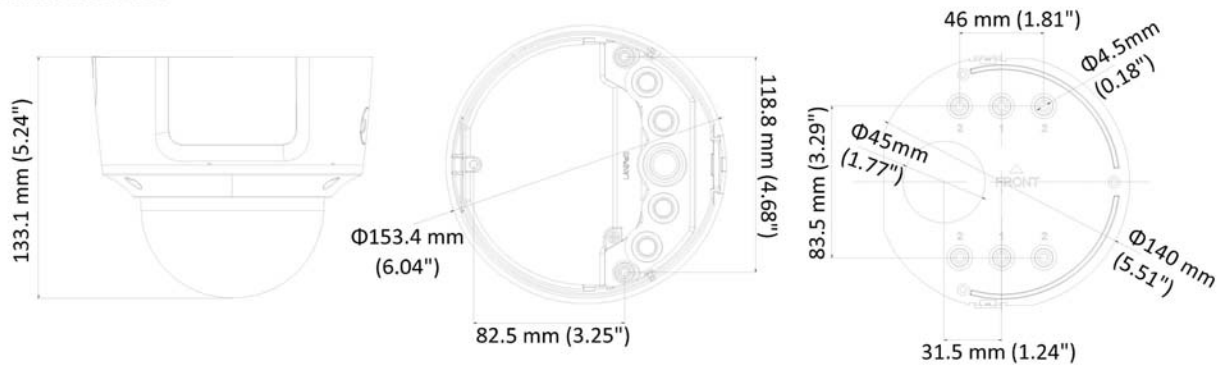

SS-NI4VD-V4X

4 MP IR VF Dome Network Camera

Dimensions

Accessories

Pendant Mount

Wall Mount

Vertical Pole Mount

Corner Mount