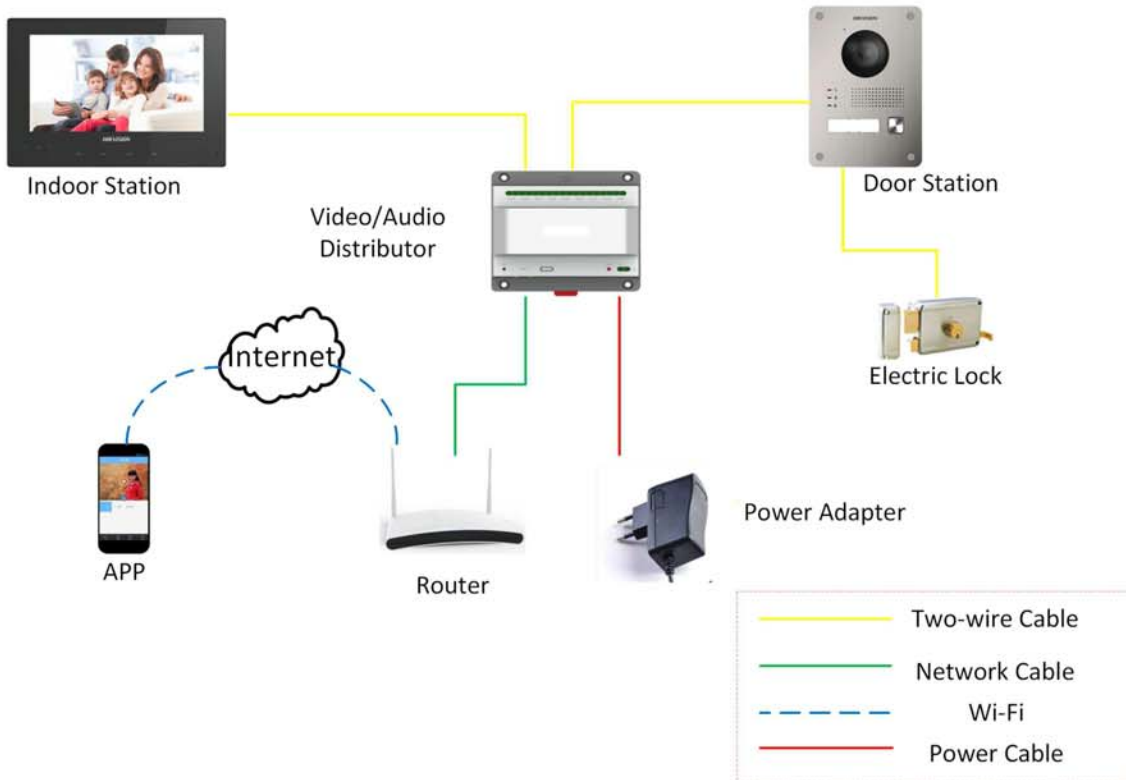

DS-KH8340-TCE2

Two-Wire Indoor Station with 7-inch Touch Screen

DS-KH8340-TCE2 is a two-wire indoor station with 7-inch touch screen. It possesses good appearance, flattened UI design, and easy operation.

- Hands-free audiovisual communication with the door station and the master station in the intercom system
- Supports monitoring door stations and external cameras
- Supports auto-answering and do not disturb mode
- Noise suppression and echo cancellation
- Community notice supported
- Convenient installation and easy operation

Model		DS-KH8340-TCE2
Audio parameters	Audio input	Built-in Omnidirectional Microphone
	Audio output	Built-in Loudspeaker
	Audio quality	Noise Suppression and Echo Cancellation
Device interfaces	Network interface	Two-Wire Interface
	RS-485 interface	1, Half-duplex Interface
	Alarm output	1
General	Power supply	Powered by DS-KAD709
	Power consumption	Max. 10 W
	Working temperature	-10 ° C to +55 ° C (14 ° F to 131 ° F)
	Working humidity	10% to 90%
	Installation	Wall Mounting
	Dimension	196 mm × 133 mm × 25.75 mm (7.72" × 5.24" × 1.01")

Typical Application

Appearance and Interfaces

No.	Description	No.	Description
1	Power Supply Indicator	8	LCD Display Screen
2	Information Indicator	9	Microphone
3	Alarm Indicator	10	Two-Wire Interfaces
4	Call Accept/Decline Key	11	Terminals
5	Unlock Key	12	Serial Port
6	Live View Key	13	TF Card Slot
7	Management Center Key	14	Loudspeaker