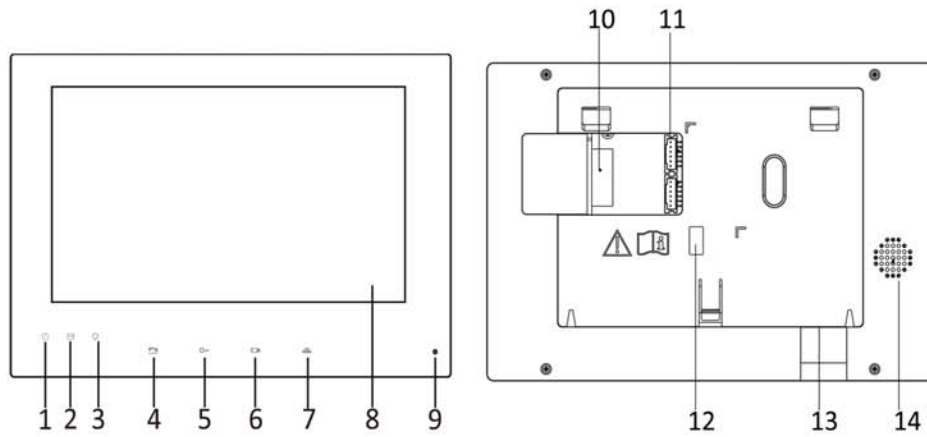

Appearance and Interfaces

No.	Description	No.	Description
1	Power Supply Indicator	8	LCD Display Screen
2	Information Indicator	9	Microphone
3	Alarm Indicator	10	Two-Wire Interfaces
4	Call Accept/Decline Key	11	Terminals
5	Unlock Key	12	Serial Port
6	Live View Key	13	TF Card Slot
7	Management Center Key	14	Loudspeaker