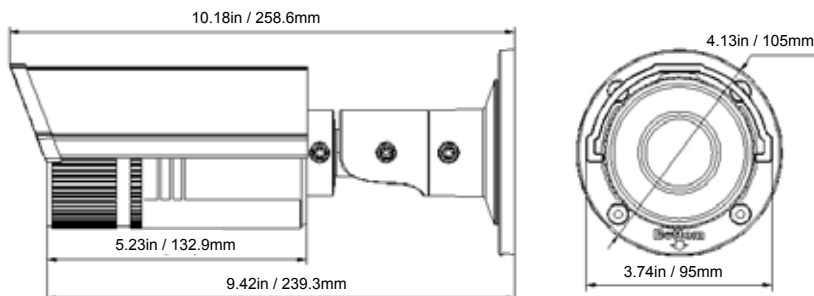

*Specifications and appearance are subject to change without notice.

DIAGRAM

OPTIONAL ACCESSORIES