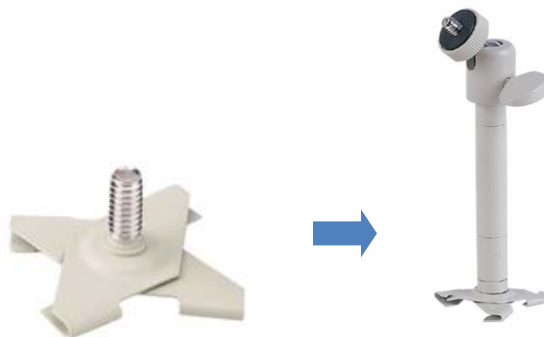

Optional Accessories

BK-16a / BK-15
R201307-V26