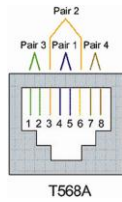

Front

Rear

RJ45 Jack

or

Removable Terminal Block

Application Diagram:

A)

B)

Panel View: