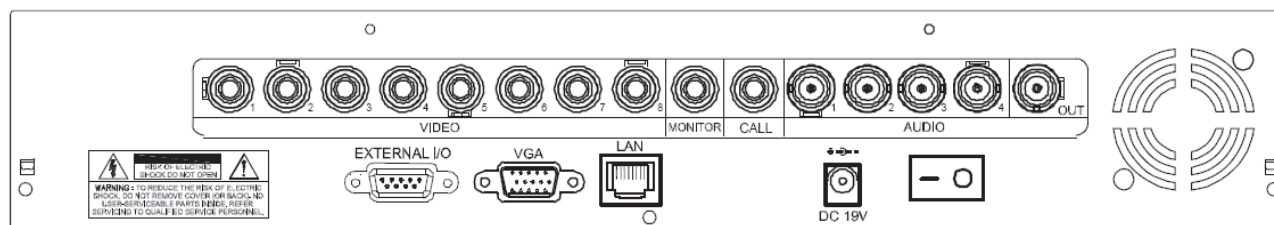

Rear Panel

Package Contents:

- One (1) DVR
- One (1) Remote Control (batteries included)
- One (1) Remote Control User Manual
- One (1) Power Adapter & Power Cord, 19V DC @ 2.1A
- Four (4) Screws for HDD
- One (1) Quick Setup Guide
- One (1) User Manual & Software CD